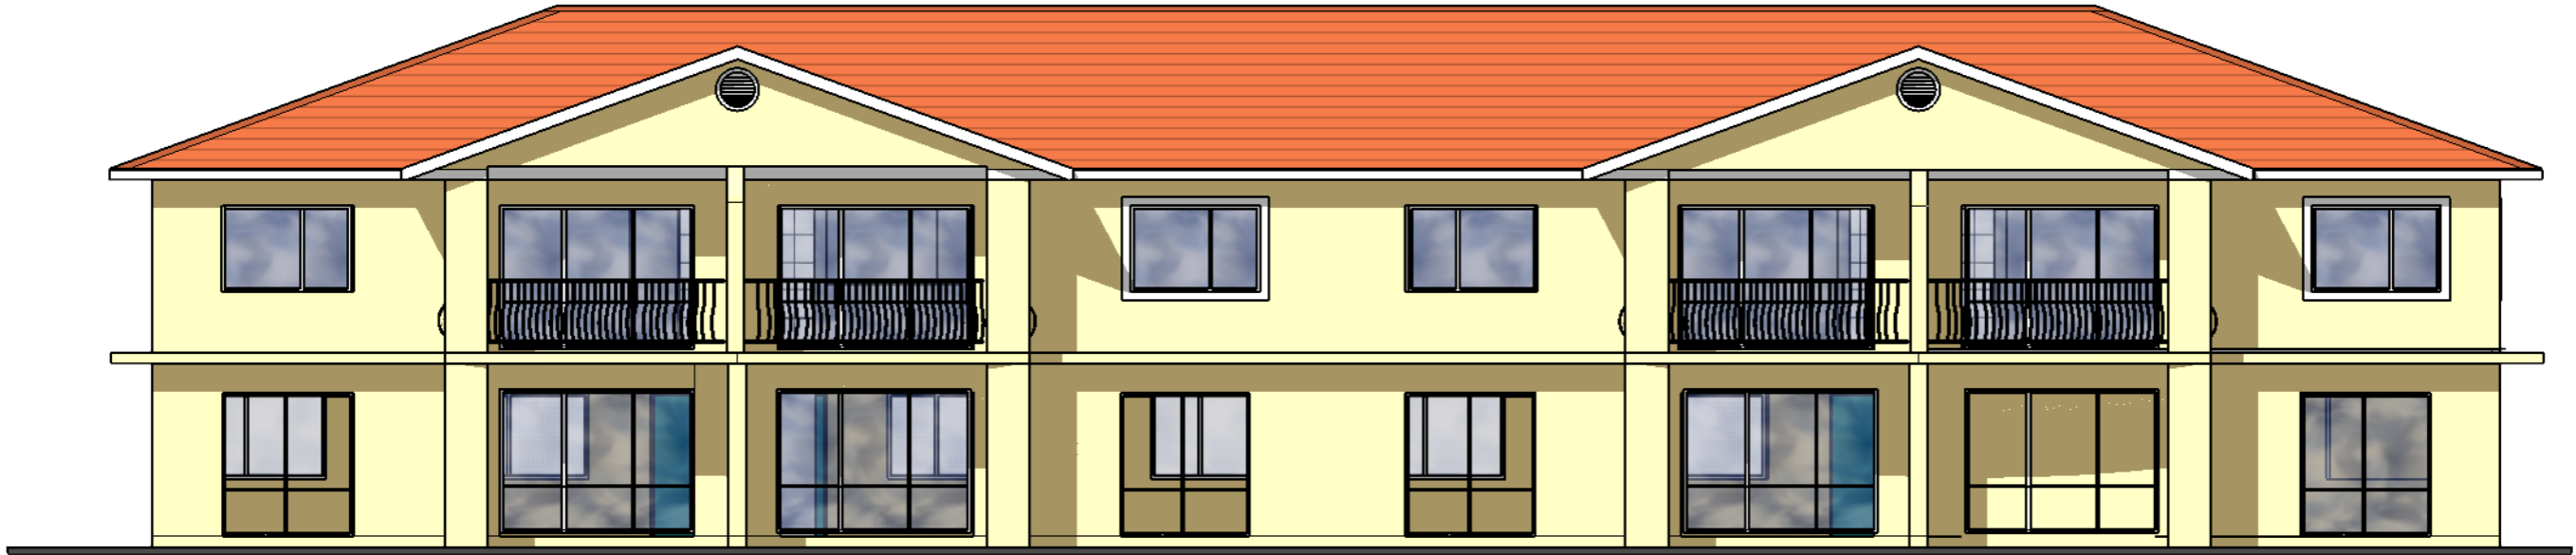

Pacific Palms Resort, Papamoa, New Zealand

Iso North

Iso South

PROJECT

Pacific Palms
Resort

DRAWN BY KP
Scales: 1:100 @ A3
1:50 @ A3

North

South

PROJECT

Pacific Palms
Resort

DRAWN BY KP
Scales: 1:100 @ A3
1:50 @ A3

West

East

PROJECT

Pacific Palms
Resort

DRAWN BY KP
Scales: 1:100 @ A3
1:50 @ A3