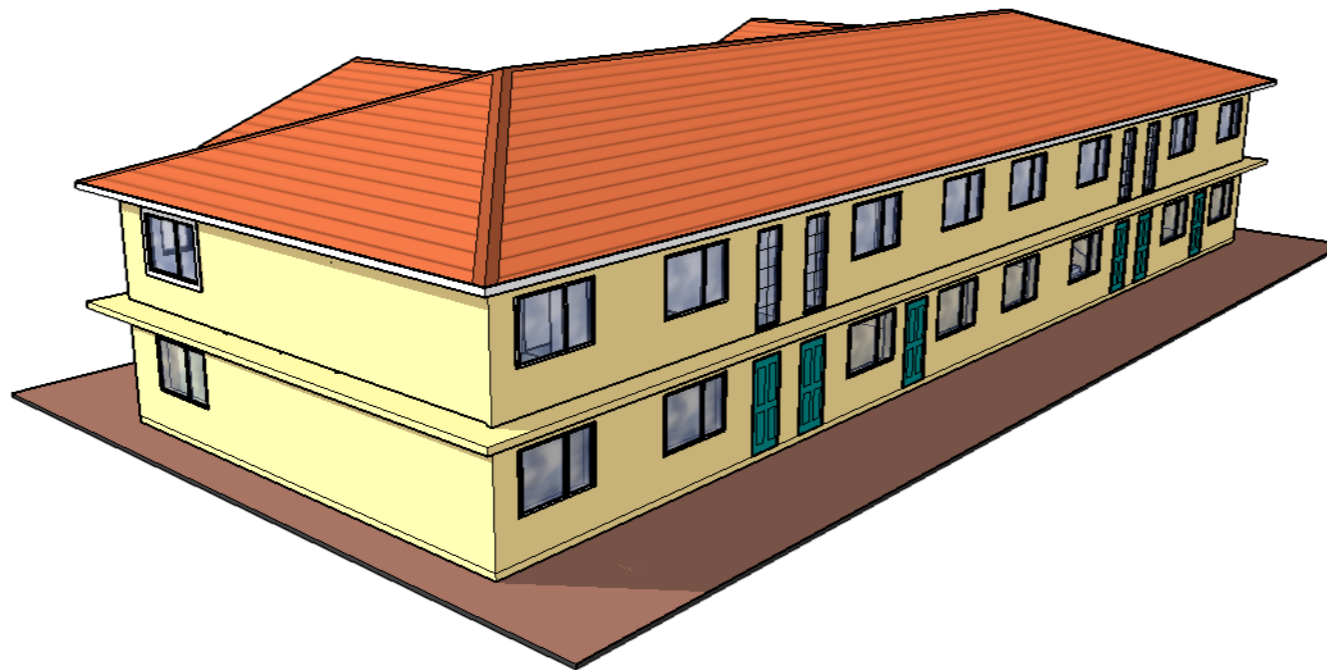

Pacific Palms Resort, Papamoa, New Zealand

Iso North

Iso South

PROJECT

Pacific Palms
Resort

DRAWN BY KP
Scales: 1:100 @ A3
1:50 @ A3

North

South

PROJECT

Pacific Palms
Resort

DRAWN BY KP
Scales: 1:100 @ A3
1:50 @ A3

West

East

PROJECT

Pacific Palms
Resort

DRAWN BY KP
Scales: 1:100 @ A3
1:50 @ A3