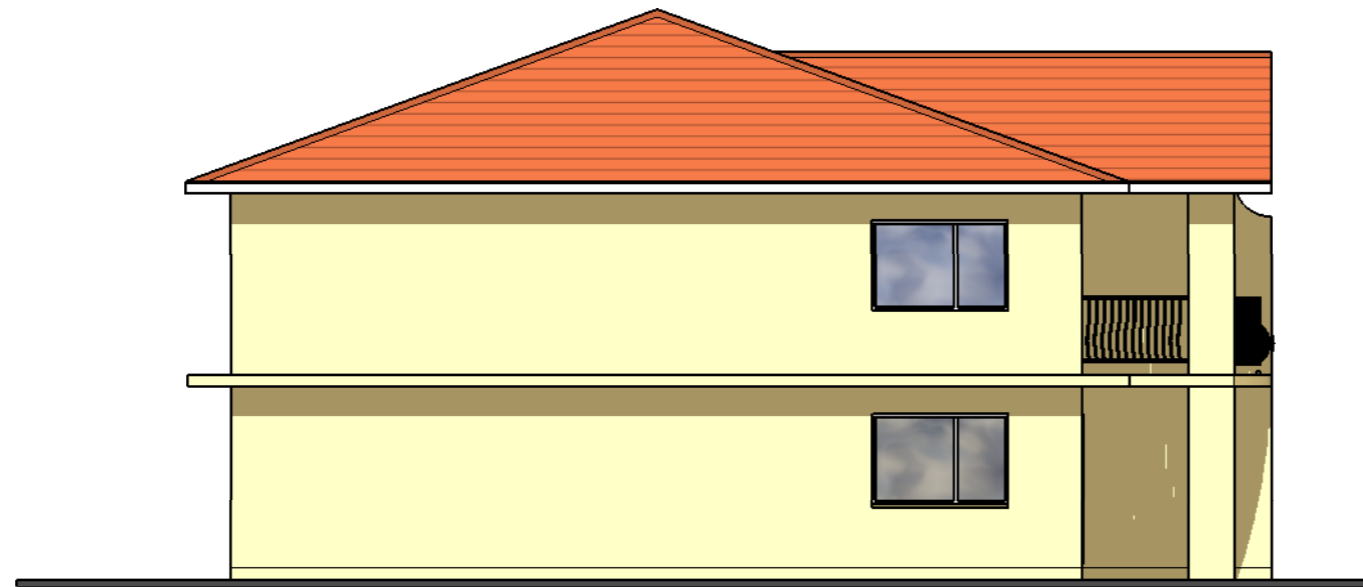

Pacific Palms Resort, Papamoa, New Zealand

Iso North

Iso South

PROJECT

Pacific Palms
Resort

DRAWN BY KP
Scales: 1:100 @ A3
1:50 @ A3

North

South

PROJECT

Pacific Palms
Resort

DRAWN BY KP
Scales: 1:100 @ A3
1:50 @ A3

West

East

PROJECT

Pacific Palms
Resort

DRAWN BY KP
Scales: 1:100 @ A3
1:50 @ A3